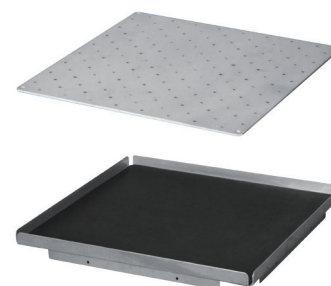

# Shaker

Accessories: Platforms, spring rack and flask holder

## Platforms

- suitable for Shaker SHO and SHR
- available in different types

Type	For device...	Plate	Article	Order number
Universal platform *	SHO-1D, SHR-1D	230x230 mm	SP100	DH.WSO504100
Universal platform **	SHO-2D, SHR-2D	350x350 mm	SP200	DH.WSO504200
Universal platform	OB-2, RP-2	251x251 mm	-	DH.WSO604100
Universal platform	OB-2, RP-2	346x346 mm	-	DH.WSO604200
Rubber mat platform	SHO-1D, SHR-1D	230x230 mm	SP110	DH.WSO504110
Rubber mat platform	SHO-2D, SHR-2D	370x370 mm	SP210	DH.WSO504210
Rubber mat platform	OB-2, RP-2	295x295 mm	-	DH.WSO604110
Rubber mat platform	OB-2, RP-2	370x370 mm	-	DH.WSO604210

## Platforms for flasks and separatory funnels

- suitable for Shaker SHO and SHR
- available in different types

Type	For device...	Dimension	Article	Order number
Platform for flasks	SHO-1D, SHR-1D	350x230x153 mm	SP120	DH.WSO504120
Platform for flasks	SHO-2D, SHR-2D	350x350x153 mm	SP220	DH.WSO504220
Platform for separatory funnels	SHO-1D, SHR-1D	350x235x174 mm	SP130	DH.WSO504130
Platform for separatory funnels	SHO-2D, SHR-2D	351x355x174 mm	SP230	DH.WSO504230
Platform for round flasks	OB-2, RP-2	350 260x153 mm	-	DH.WSO604130
Platform for separatory funnels	OB-2, RP-2	350x260x153 mm	-	DH.WSO604230