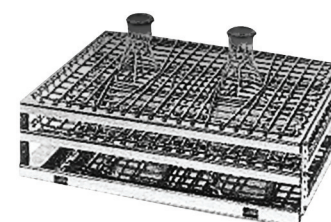

## Platforms

- suitable for Shaker SHO and SHR
- available in different types

Type	For device...	Plate	Article	Order number
Universal platform *	SHO-1D, SHR-1D	230x230 mm	SP100	DH.WSO504100
Universal platform **	SHO-2D, SHR-2D	350x350 mm	SP200	DH.WSO504200
Universal platform	OB-2, RP-2	251x251 mm	-	DH.WSO604100
Universal platform	OB-2, RP-2	346x346 mm	-	DH.WSO604200
Rubber mat platform	SHO-1D, SHR-1D	230x230 mm	SP110	DH.WSO504110
Rubber mat platform	SHO-2D, SHR-2D	370x370 mm	SP210	DH.WSO504210
Rubber mat platform	OB-2, RP-2	295x295 mm	-	DH.WSO604110
Rubber mat platform	OB-2, RP-2	370x370 mm	-	DH.WSO604210

## Platforms for flasks and separatory funnels

- suitable for Shaker SHO and SHR
- available in different types

Type	For device...	Dimension	Article	Order number
Platform for flasks	SHO-1D, SHR-1D	350x230x153 mm	SP120	DH.WSO504120
Platform for flasks	SHO-2D, SHR-2D	350x350x153 mm	SP220	DH.WSO504220
Platform for separatory funnels	SHO-1D, SHR-1D	350x235x174 mm	SP130	DH.WSO504130
Platform for separatory funnels	SHO-2D, SHR-2D	351x355x174 mm	SP230	DH.WSO504230
Platform for round flasks	OB-2, RP-2	350 260x153 mm	-	DH.WSO604130
Platform for separatory funnels	OB-2, RP-2	350x260x153 mm	-	DH.WSO604230

## Universal spring rack

- suitable for Shaker SHO and SHR

Type	For device...	Dimension	Article	Order number
Universal spring rack	SHO-1D, SHR-1D	270x270x100 mm	SP140	DH.WSO504140
Universal spring rack	SHO-2D, SHR-2D	370x370x100 mm	SP240	DH.WSO504240
Universal spring rack	OB-2, RP-2	295x295x100 mm	-	DH.WSO604140
Universal spring rack	OB-2, RP-2	370x370x100 mm	-	DH.WSO604240